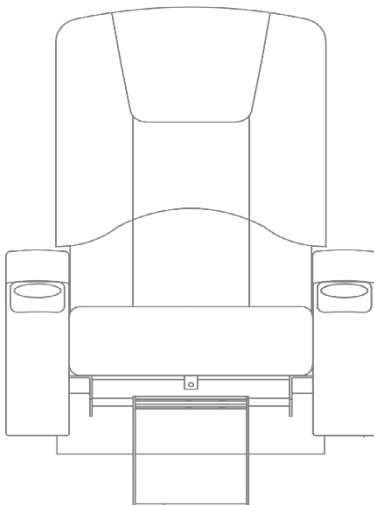

Turino

Summary

An opulent, fully-reclining cinema chair in a classic, quintessentially British design.

Enhanced padding ensures luxurious comfort in both seated and reclined positions.

Available as a single or twin chair the Turino's silent motor ensures a smooth glide from upright to fully reclined position.

705

585 610

Rocker Back 1100
Fixed Back 1090

Rocker Back 760
Fixed Back 800