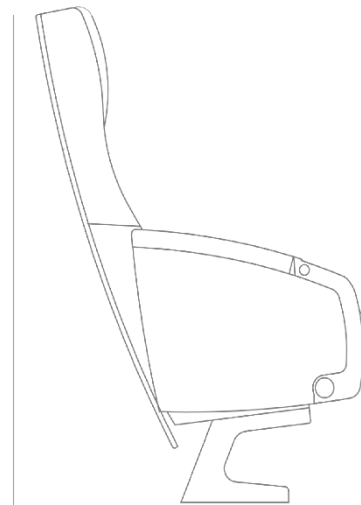

585 610

Rocker Back 1100
Fixed Back 1090