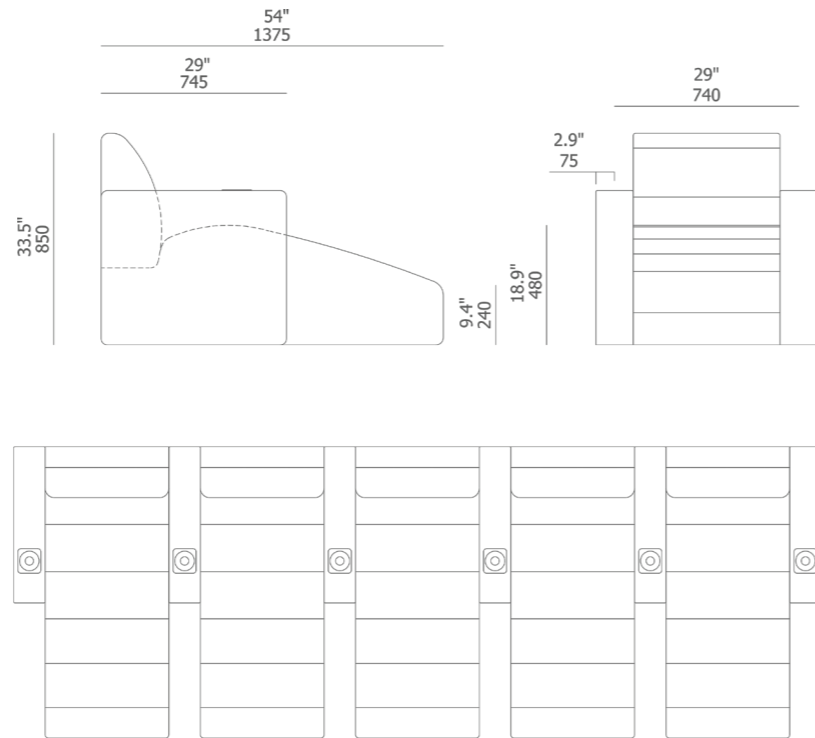

Aladdin

Seat Specification:

Backrest & Seat: Fully upholstered fixed backrest with foam covered with leatherette. Fixed seat unit fully upholstered with foam and covered with leatherette. Internal structures will have anti-rust coating finishing to prevent the metal from rust. Panels are made up of wood assembled together to create a rigid surface. Exposed metal structures will be epoxy finish with 60 microns for indoor use and hot dipped galvanized to BS 729 for outdoor use.