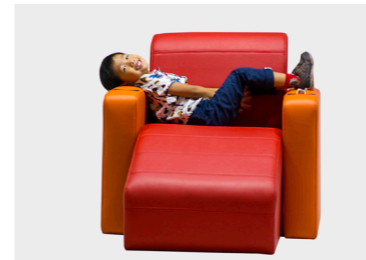

Aladdin

Seat Specification:

Backrest & Seat: Fully upholstered fixed backrest with foam covered with leatherette. Fixed seat unit fully upholstered with foam and covered with leatherette. Internal structures will have anti-rust coating finishing to prevent the metal from rust. Panels are made up of wood assembled together to create a rigid surface. Exposed metal structures will be epoxy finish with 60 microns for indoor use and hot dipped galvanized to BS 729 for outdoor use.

The Aladdin

Our Aladdin is made for children, its functionality and special, The kids in the cinema will love having a special place to sit that is all their own! These seats also make great overflow seating for little guests. taking the idea of rest to a new level. A new product line, ideal for the first rows in cinemas.

Special Features:

Built-in cupholder

Child friendly design

Link seat in a row

Playful Concept

WARRANTY 5 years on metal and plastic parts & 2 years on foam and upholstery materials MANUFACTURER Ferco Seating Systems.