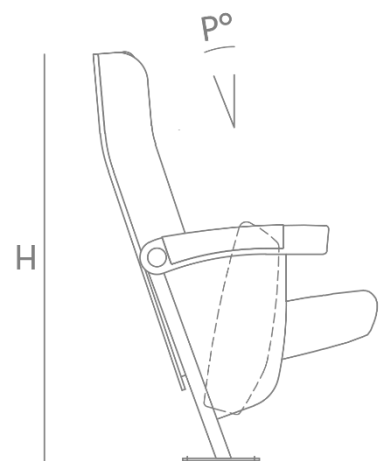

Paragon 755

Summary

The Paragon 755 is the most popular seat in the Paragon collection and provides superior comfort and pleasing aesthetics.

Available with a wide backrest for the ultimate seating position.
Customisable with a range of cupholders.

Dimensions		
P°	H (mm)	C (mm)
17°*	1090	600
20°	1080	640
23°	1060	690
26°**	1050	735

* APPLICABLE FOR ROCKER BACK ONLY
** APPLICABLE FOR FIXED BACK ONLY

535 560 585 610

C