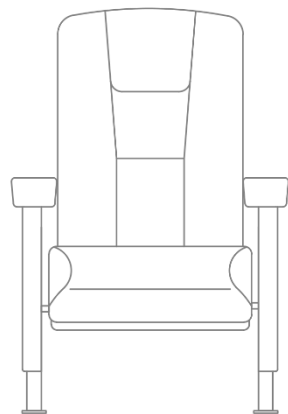

Paragon 755

Summary

The Paragon 755 is the most popular seat in the Paragon collection and provides superior comfort and pleasing aesthetics.

Available with a wide backrest for the ultimate seating position.
Customisable with a range of cupholders.

Dimensions		
P°	H (mm)	C (mm)
17°*	1090	600
20°	1080	640
23°	1060	690
26°**	1050	735

* APPLICABLE FOR ROCKER BACK ONLY
** APPLICABLE FOR FIXED BACK ONLY

535 560 585 610

C