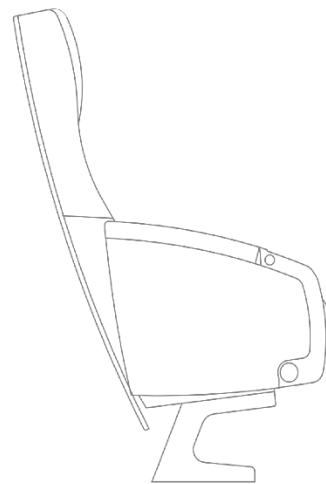

### Summary

The Milano is a versatile and comfortable chair on a rotating base.

A fully electrical reclining chair whose backrest can also be fully reclined into 'sleep' position, the Milano is available as a single or twin chair with built in cupholders and options for shared armrests and tables.

This seat also incorporates a rockerback mechanism which allows the user to recline the back to their preferred angle.

705

585 610

Rocker Back 1100  
Fixed Back 1090

Rocker Back 760  
Fixed Back 800