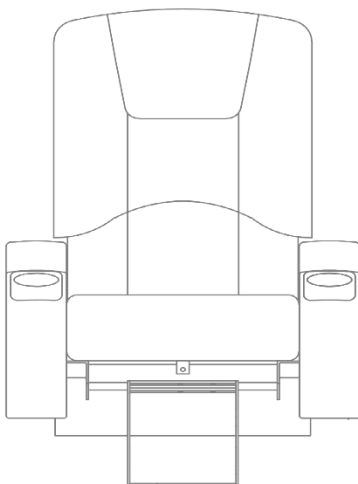

### Summary

The Milano is a versatile and comfortable chair on a rotating base.

A fully electrical reclining chair whose backrest can also be fully reclined into 'sleep' position, the Milano is available as a single or twin chair with built in cupholders and options for shared armrests and tables.

This seat also incorporates a rockerback mechanism which allows the user to recline the back to their preferred angle.

705

585 610

Rocker Back 1100  
Fixed Back 1090

Rocker Back 760  
Fixed Back 800