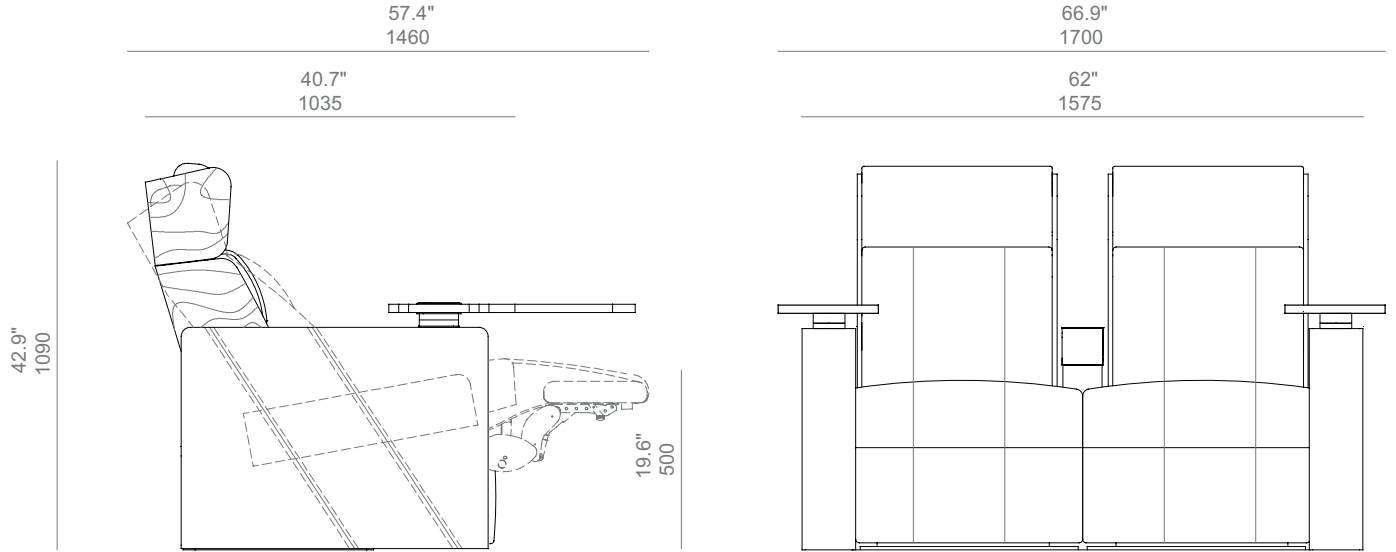

Ferco Seating Systems

38 Atcham Business Park Shrewsbury,
United Kingdom SY4 4UG

✉ marketing@fercoseating.com

🌐 fercoseating.com

ferco
SEATING

DIMENSIONS:

OPTIONS & ACCESSORIES:

Square L.E.D number