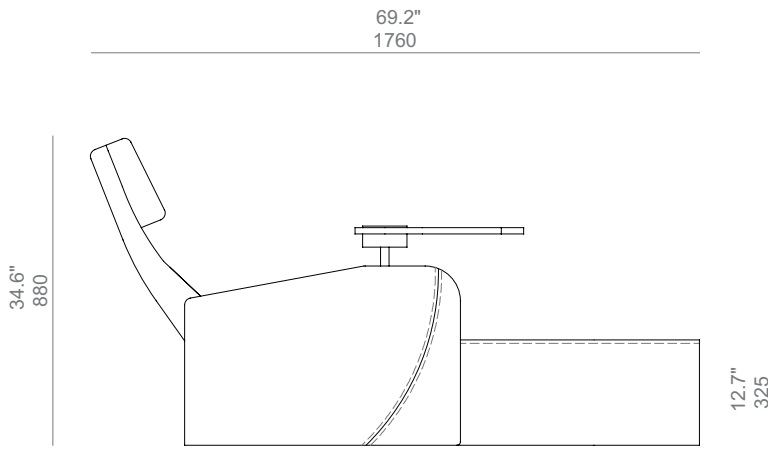

DIMENSIONS:

OPTIONS & ACCESSORIES:

Square L.E.D number

Embroidery

Dual USB ports

Motorised backrest

Cupholder

Smart swivel table with  
built-in cupholder