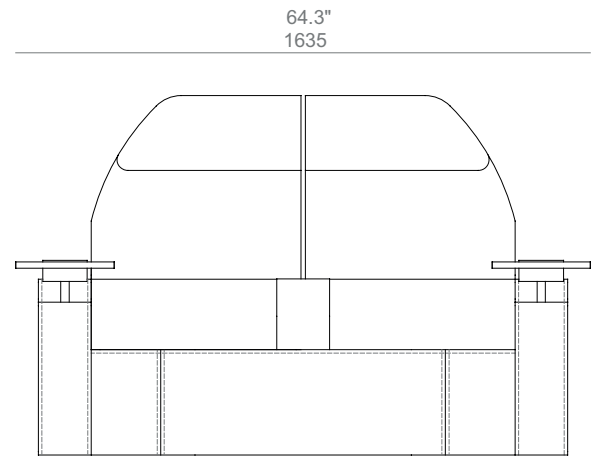

DIMENSIONS:

OPTIONS & ACCESSORIES:

Square L.E.D number

Embroidery

Dual USB ports

Motorised backrest

Cupholder

Smart swivel table with  
built-in cupholder